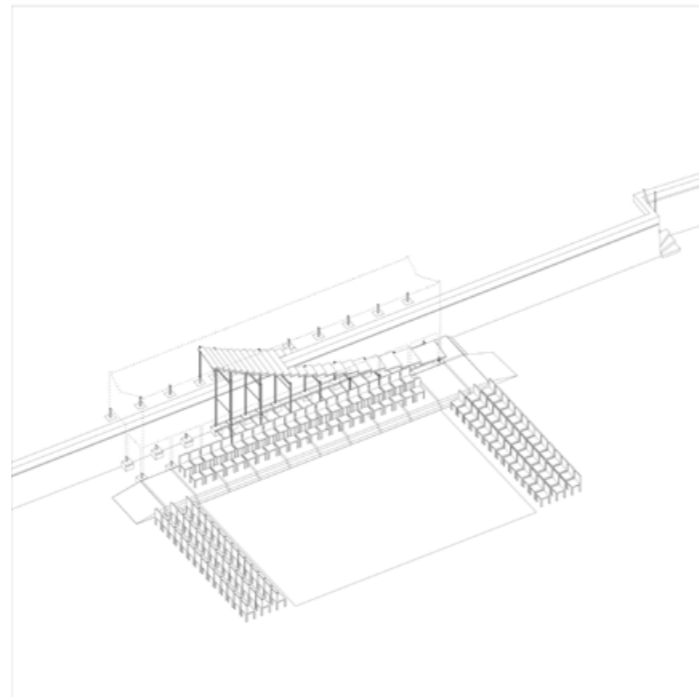

5. Room in a wall
Nautilus' covered room reveals itself once the draperies are unfolded. The main stage can host events, concerts, and theater pieces, up to 200 people.

6. Open stage towards the river
By repairing the front piazza of Nautilus and installing minimal wooden urban furniture, the stage shifts itself towards the river.

7. Catwalk
By taking advantage of the long strip drawn by the bicycle path, Nautilus unravel itself horizontally to become a catwalk,

image © Joel Tettamanti
image © Boris Jurmovski
drawings © TEN