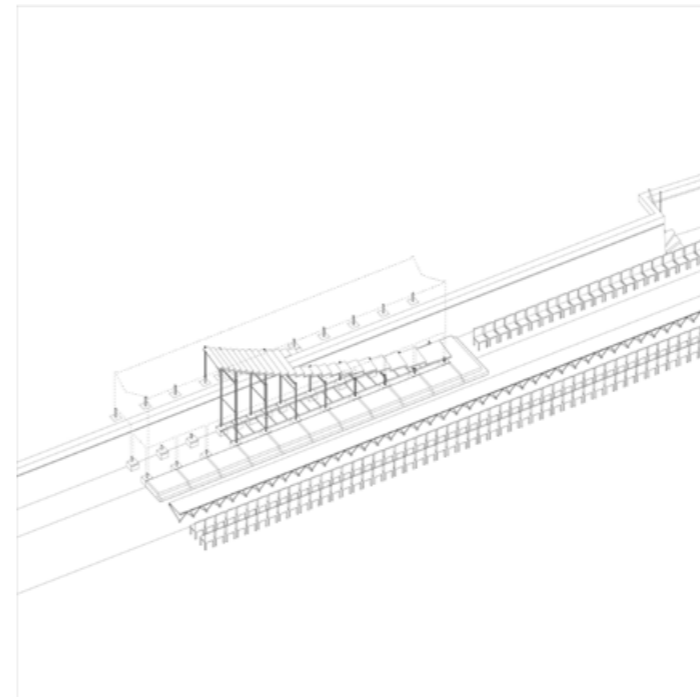

5. Room in a wall
Nautilus' covered room reveals itself once the draperies are unfolded. The main stage can host events, concerts, and theater pieces, up to 200 people.

6. Open stage towards the river
By repairing the front piazza of Nautilus and installing minimal wooden urban furniture, the stage shifts itself towards the river.

7. Catwalk
By taking advantage of the long strip drawn by the bicycle path, Nautilus unravel itself horizontally to become a catwalk,

image © Joel Tettamanti
image © Boris Jurmovski
drawings © TEN