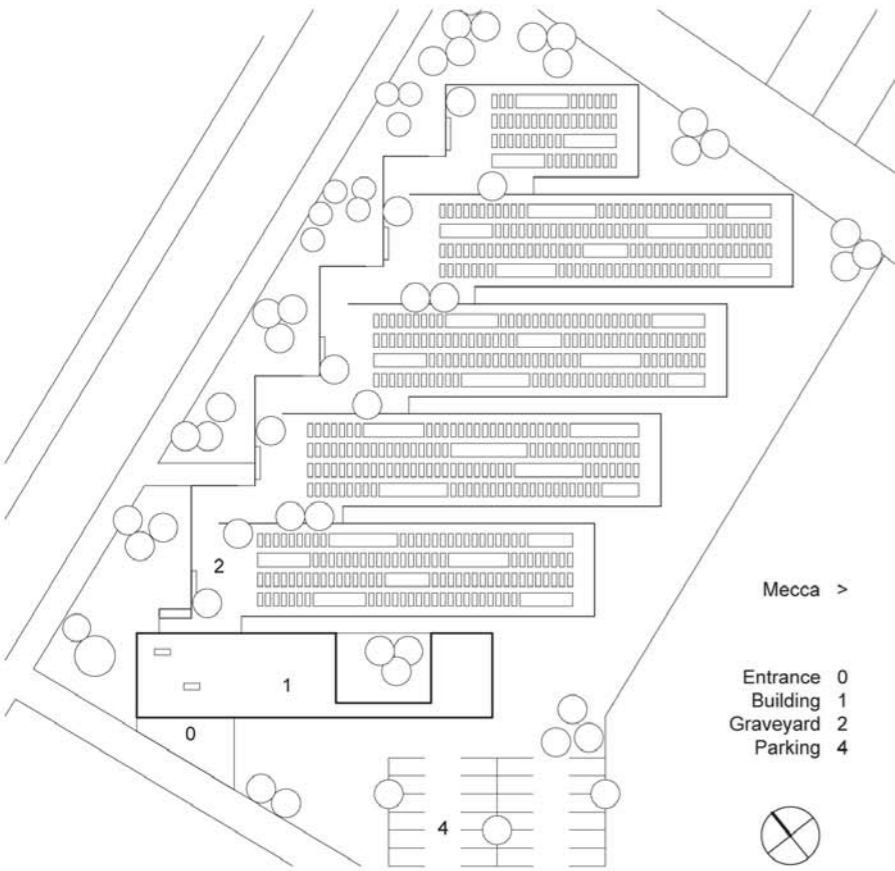

Islamic Cemetery Altach

bernardo bader architects

- Entrance 0
- Laying Out 1
- Ablution 2
- Congregation 3
- Courtyard 4
- Prayer Room 5
- Secondary Room 6

Ornament

Design Mihrab - Wooden Shingles