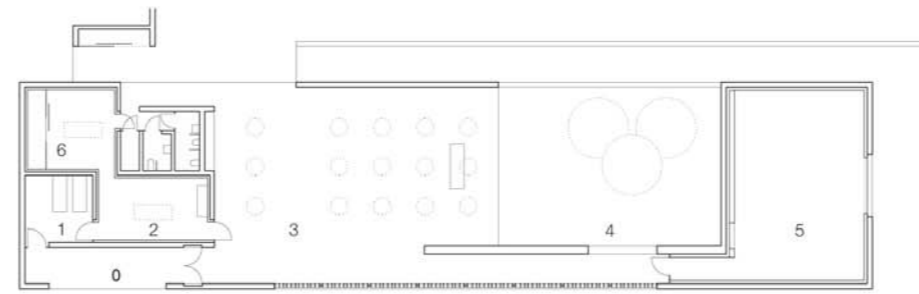

Islamic Cemetery Altach

bernardo bader architects

- Entrance 0
- Laying Out 1
- Ablution 2
- Congregation 3
- Courtyard 4
- Prayer Room 5
- Secondary Room 6

Ornament

Design Mihrab - Wooden Shingles