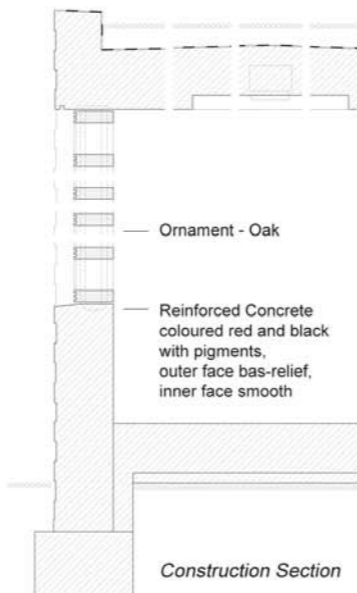

Islamic Cemetery Altach

bernardo bader architects

- Entrance 0
- Laying Out 1
- Ablution 2
- Congregation 3
- Courtyard 4
- Prayer Room 5
- Secondary Room 6

Ornament

Design Mihrab - Wooden Shingles