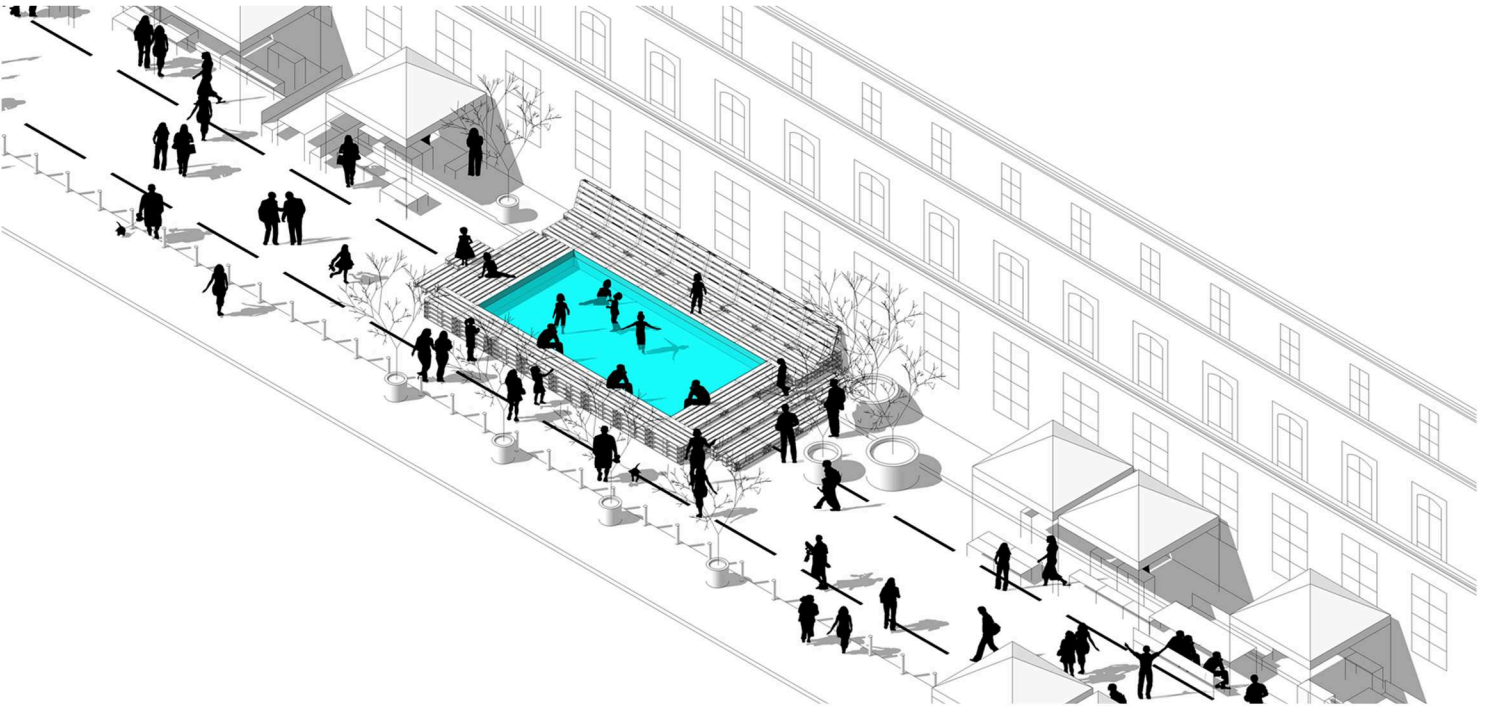

Public Bath

View from the Arthur Verona Street during the Street Delivery festival which 'temporary closes the street for cars and opens it for people'.

BEFORE: Image prior to the intervention from Arthur Verona Street. Traffic and cars parked everywhere are the dominant character.

Axonometric View

Site Plan

AFTER: The Public Bath installed on Arthur Verona Street during the Street Delivery festival.