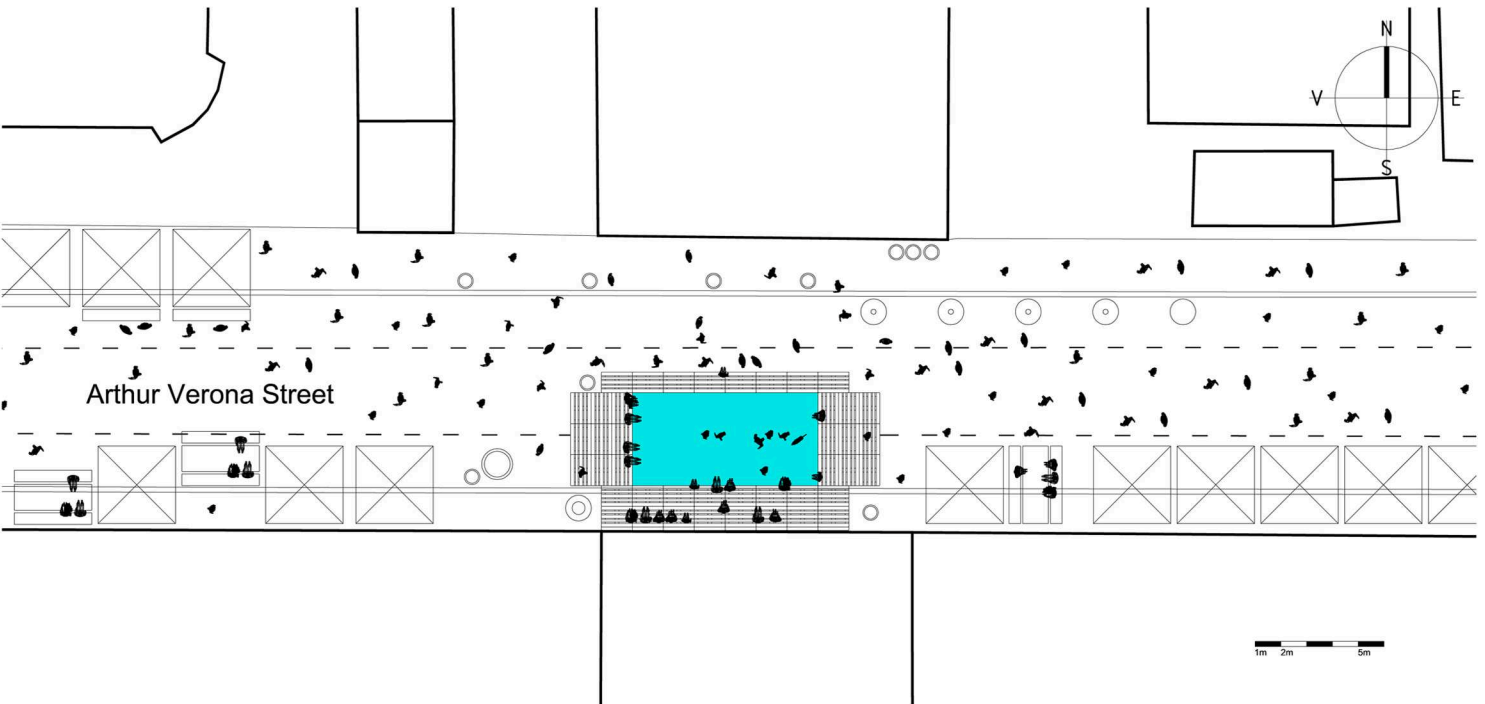

Public Bath

View from the Arthur Verona Street during the Street Delivery festival which 'temporary closes the street for cars and opens it for people'.

BEFORE: Image prior to the intervention from Arthur Verona Street. Traffic and cars parked everywhere are the dominant character.

Axonometric View

Site Plan

AFTER: The Public Bath installed on Arthur Verona Street during the Street Delivery festival.