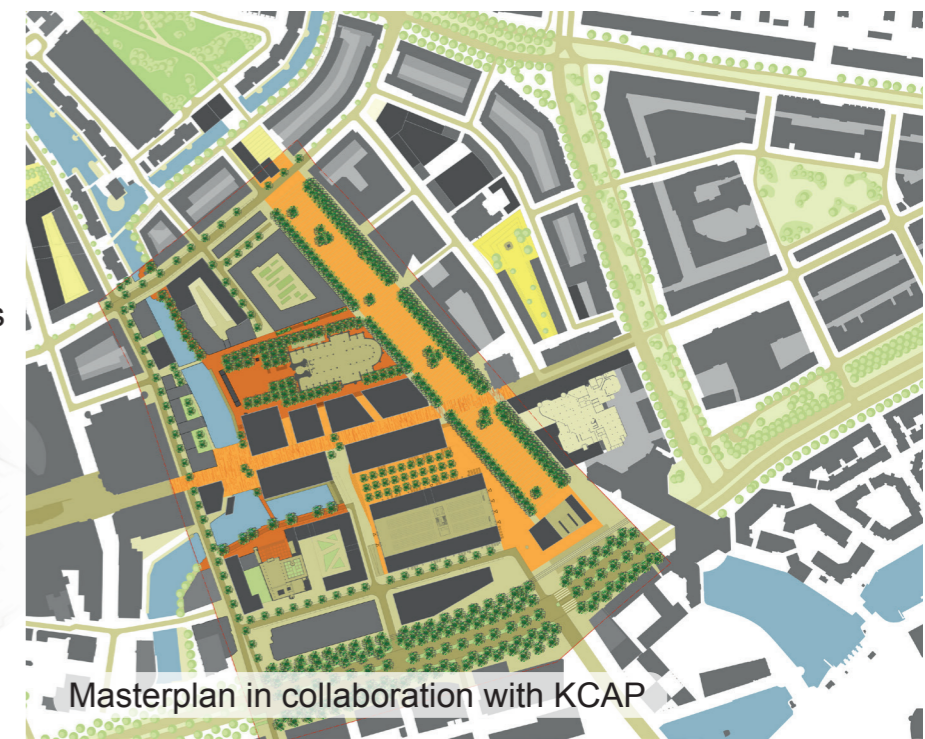

Illustrative public realm plan

Rotterdam City Centre

Masterplan in collaboration with KCAP

Laurenskwartier

K212