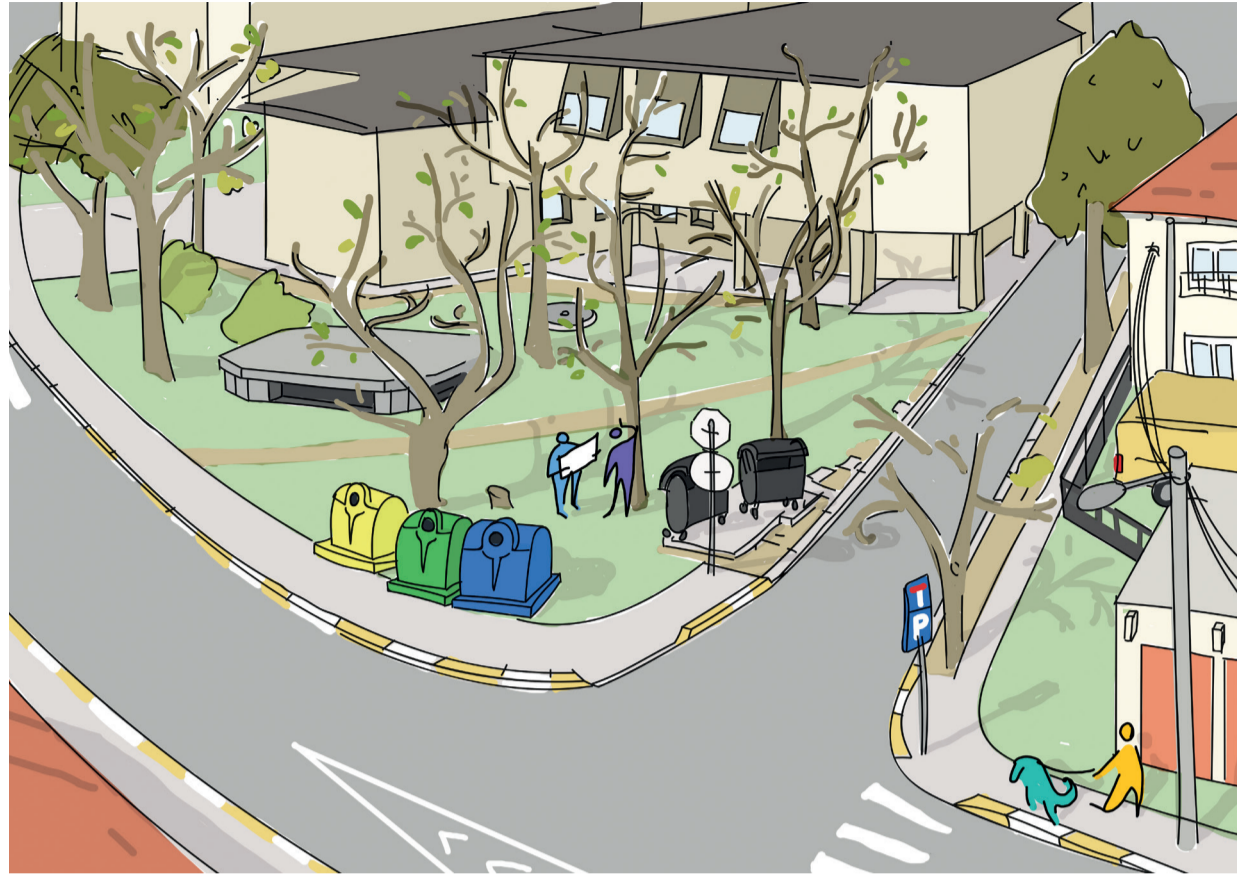

PUBLIC SPACE OF INTEREST

Location: City centre
Type of Space: Green urban space
Dimensions: 30 x 25 x 40 x 10 m
Total Area: 0.07 ha | 700 m²

BEFORE

AFTER

IMPACT EVALUATION