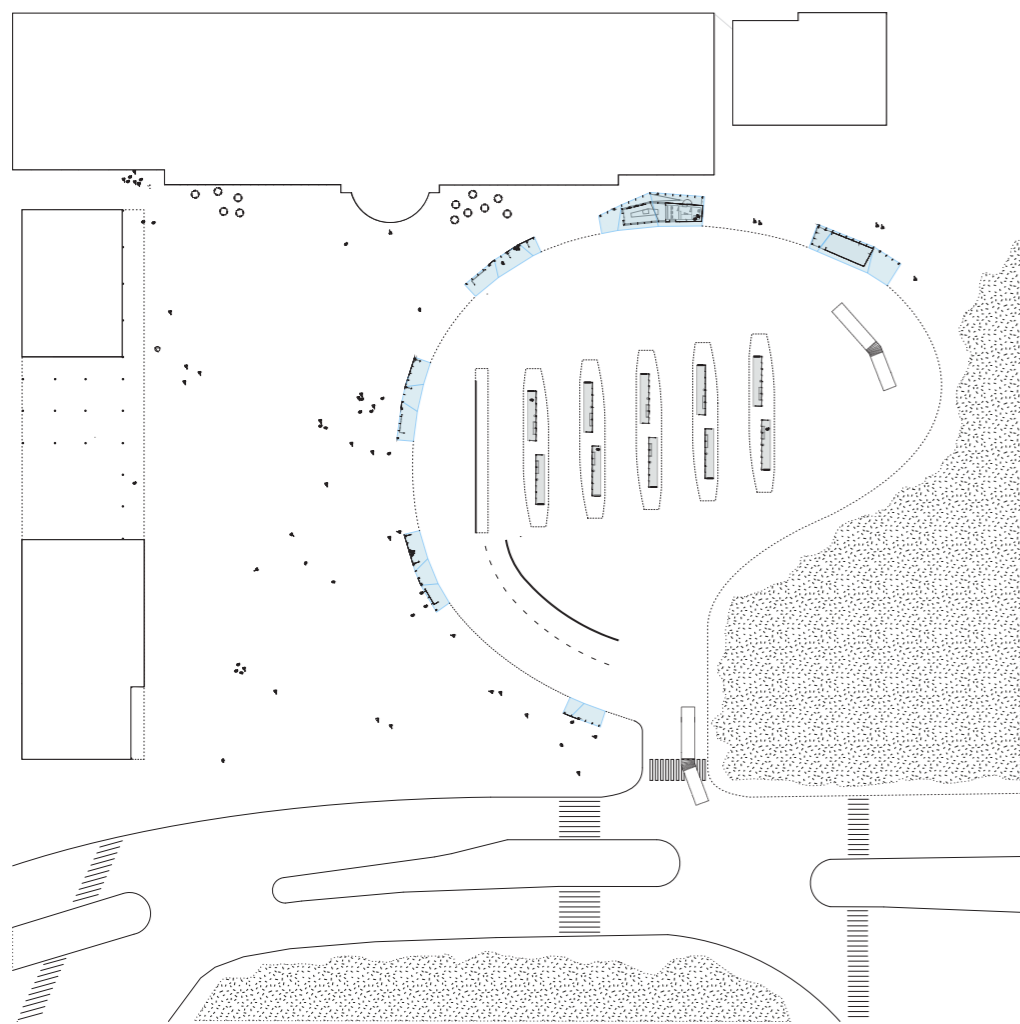

BLB

BRUGGE (BE)
14.500 M²
2017
PHOTOS ©FILIP DUJARDIN

The new busstation acts like an 'antichambre' for the city. The light heavy structures create an universum on its own, through a clear language of 'primitive sheds'. It works as an open lobby for the many travellers in and around Bruges. Bruges, a historical city who is very conscious of its pasts but also of its present architecture. The project is an outspoken public space which forms as an oasis of autonomous architectural objects within an existing open void. The structures give the opposite solution to the uniform commercial structures put in every contemporary city.

implantation / scale 1:1750

URA

YVES
MALYSSE
KIKI
VERBEECK

T +32 (0)2 512 56 36
STALINGRADLAAN 100
B - 1000 BRUSSEL
INFO@URA.BE
WWW.URA.BE

V