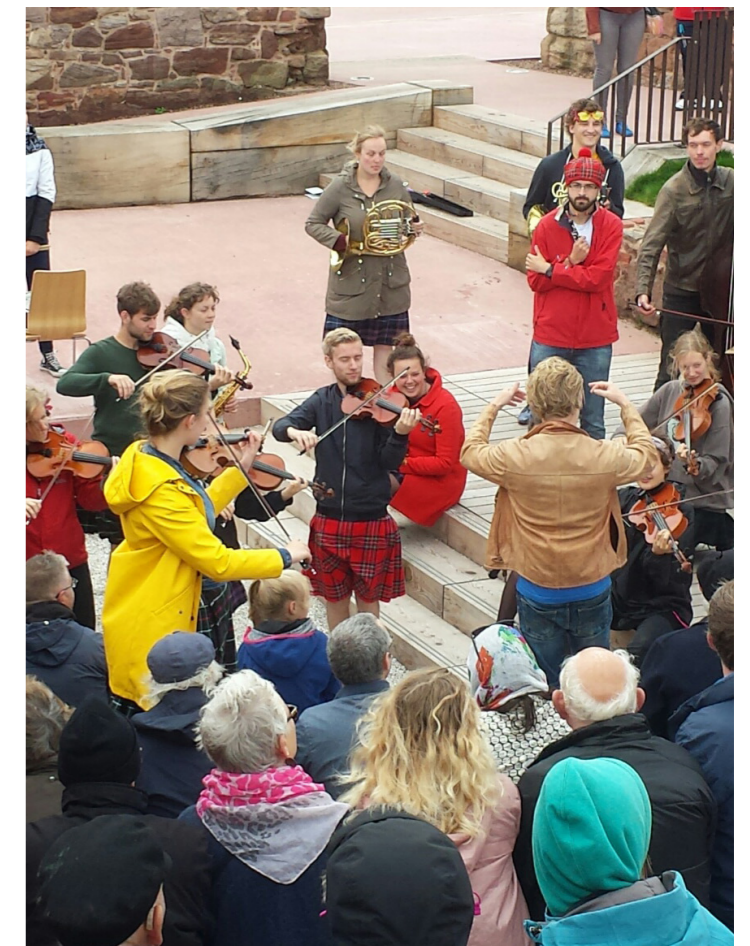

Carol concert

Children playing on 'Sea Cubes'

The amphitheatre steps at night

View of amphitheatre from performance area with 'Sea Cubes' in the background

Orchestra performance

Orchestra strings performance