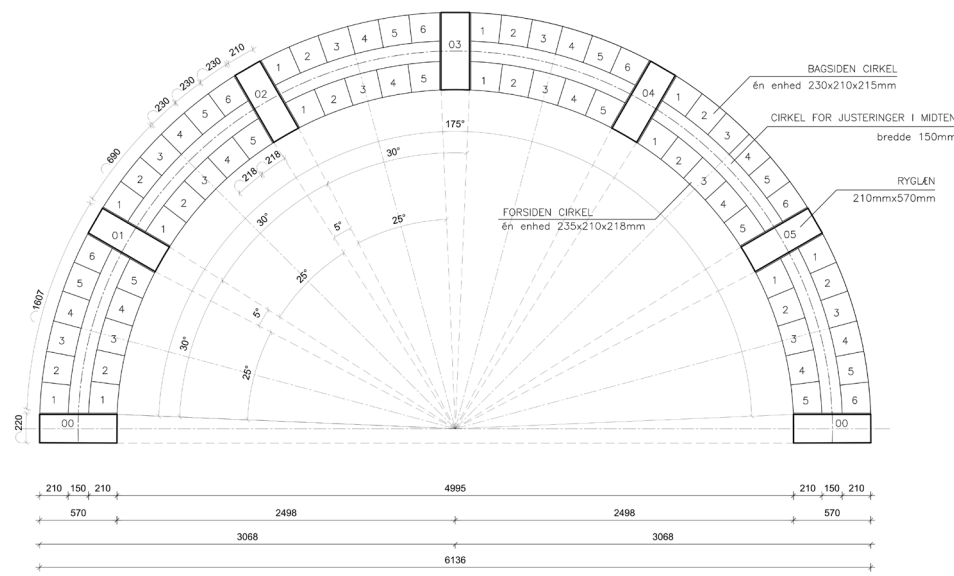

02 Project name: THE BRICK BENCH

Location: Charlotteager, 2640 Hedehusene-Denmark (55°38'55"N 12°12'59 E)

Completion year: 2017
Co-Created by: Den skabende by

Urban Co-Creation

Mursten layout diagram +0.900
SKALA 1:20 (A3)