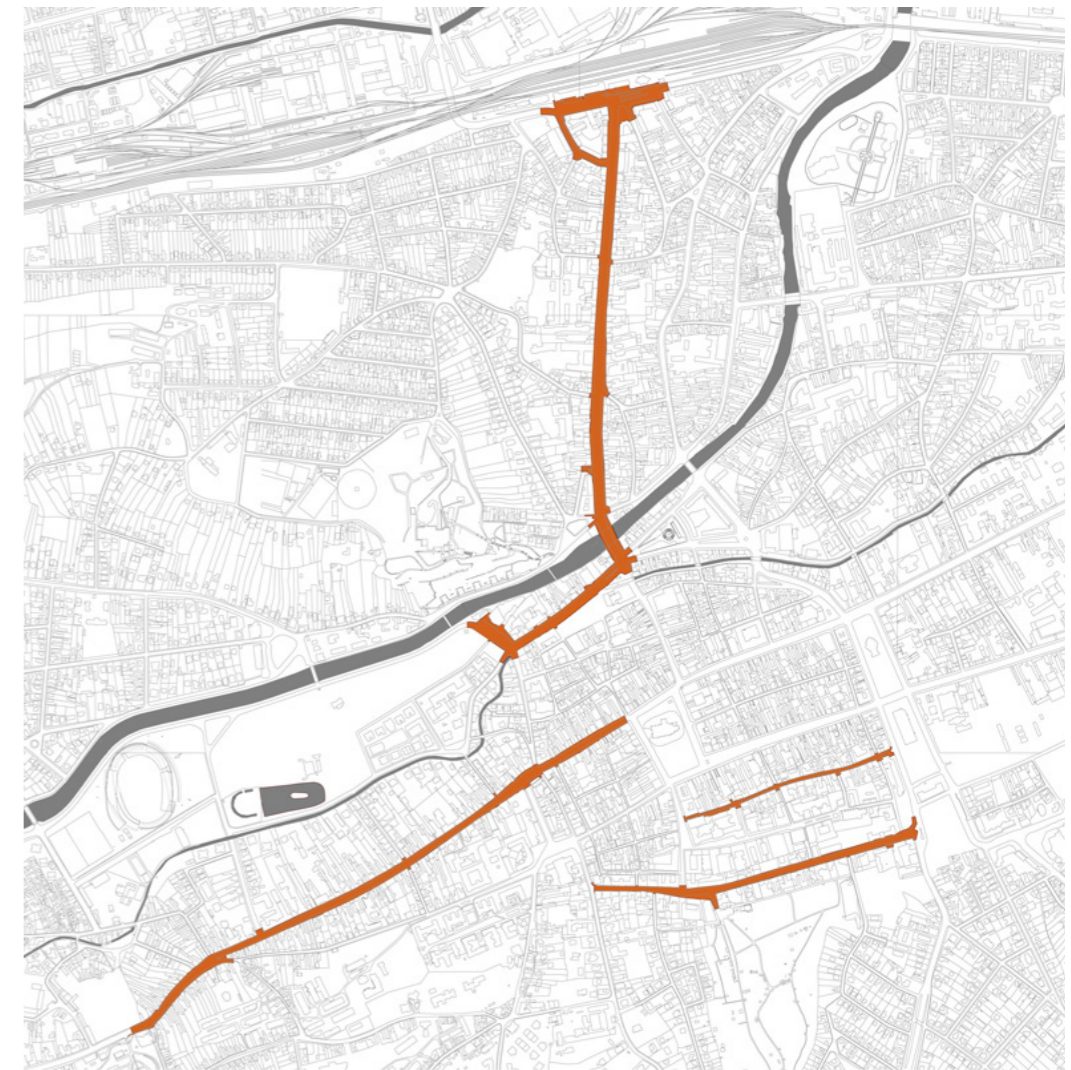

The Train Station's Square after refurbishment

Aerial view of the Train Station's Square after refurbishment

areas included in the present rehabilitation project

larger urbanistic plan that includes different projects with similar aims

## Rehabilitation of the Public Space in the center, Cluj-Napoca