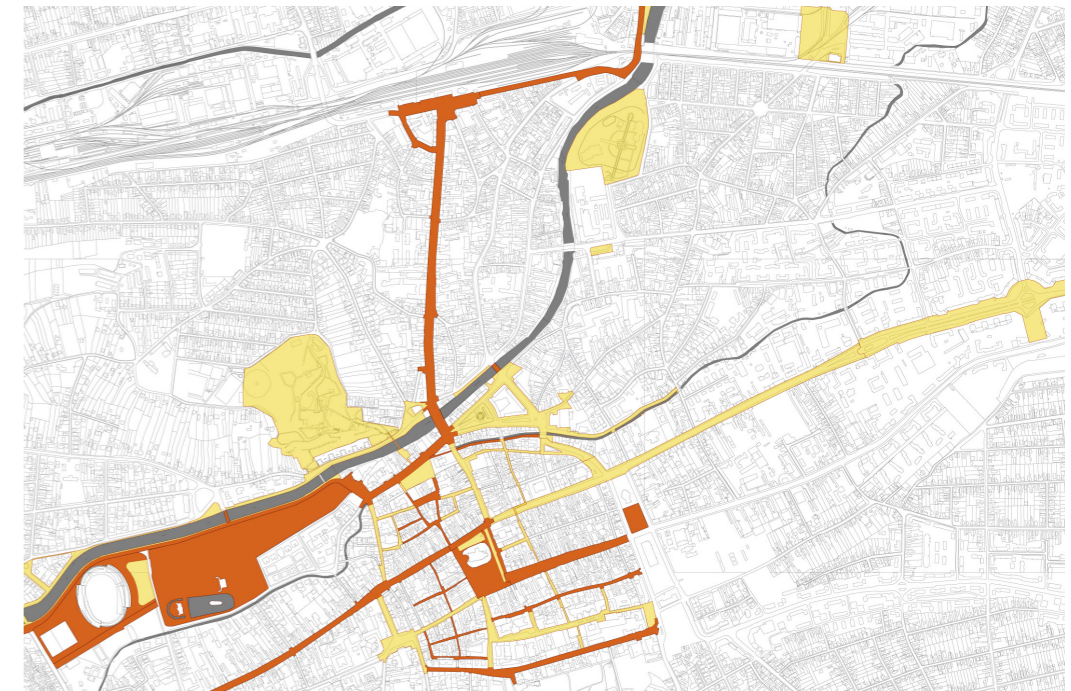

The Train Station's Square after refurbishment

Aerial view of the Train Station's Square after refurbishment

areas included in the present rehabilitation project

larger urbanistic plan that includes different projects with similar aims

## Rehabilitation of the Public Space in the center, Cluj-Napoca