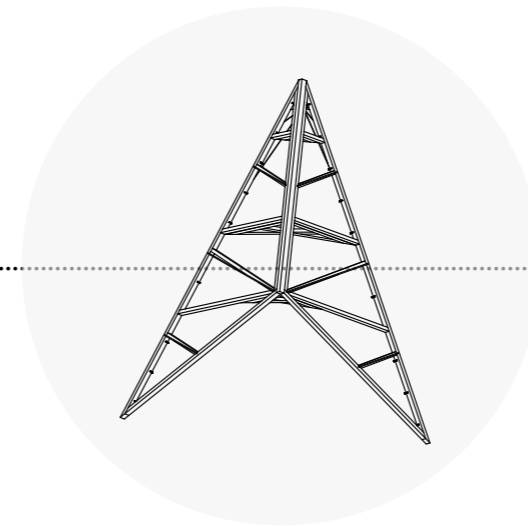

Modular element
6 elements make up the hex structure

Thanks to the construction workshop, the participants (students and professionals) realized the wooden pavilion in a week. Six equal segments were created, then erected and fixed to create the hexagonal shape thought, like an origami.

Elements of the structure

wooden beams

steel cable

wooden joints

main wooden triangular beams

perimetral wooden beams

opaque and transparent cover