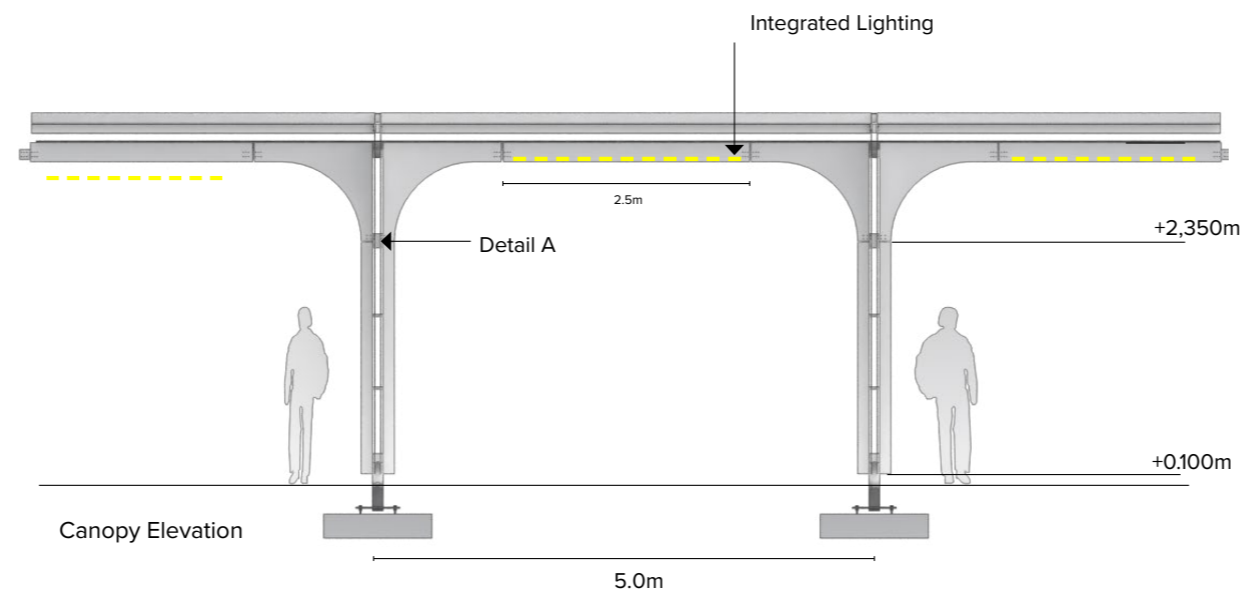

Section through canopy

Central plaza on 17th May - Norwegian National Day

Integral lighting illuminates streets at night

APPLICATION K160

Detail A

BYDRAGET OS | 3RW ARKITEKTER