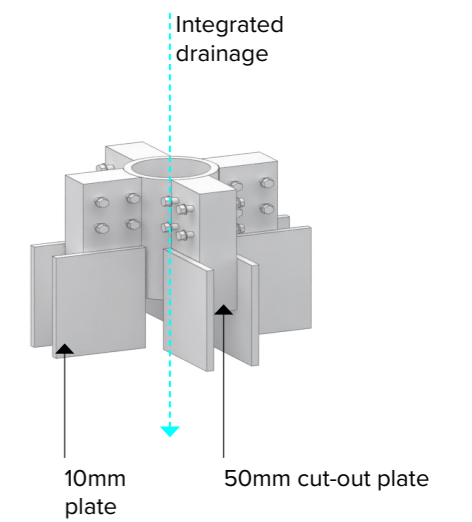

Section through canopy

Central plaza on 17th May - Norwegian National Day

Integral lighting illuminates streets at night

APPLICATION K160

Detail A

BYDRAGET OS | 3RW ARKITEKTER