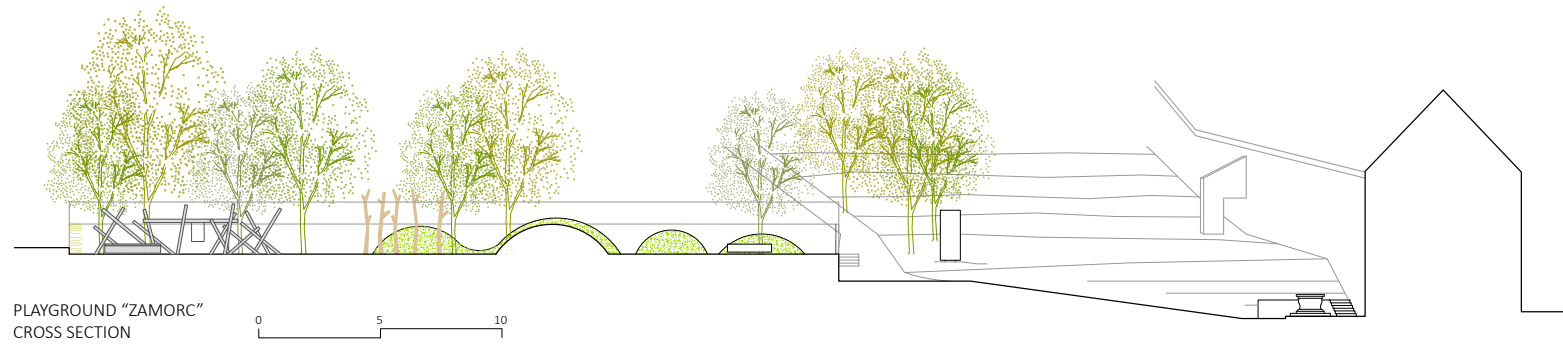

SITE PLAN OF MEDIEVAL TOWN CENTRE OF ŠKOFJA LOKA

SQUARE BELOW THE CASTLE  
LONGITUDINAL SECTION

PLAYGROUND "ZAMORC"  
CROSS SECTION

0 5 10