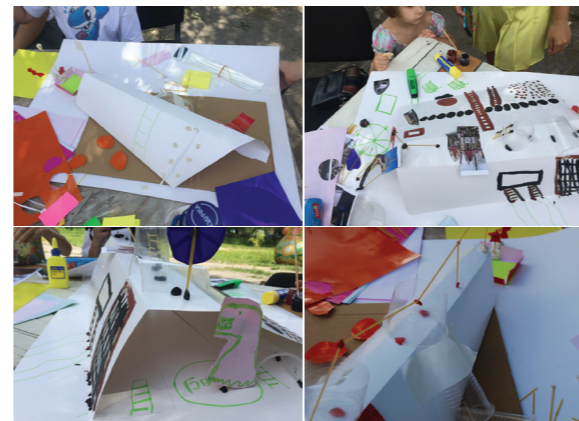

Creation of navigation elements, park rules, permanent Friends' Club

Negotiation with Slovyansk City Mayor, regular events, retro photo exhibition

Workshop for kids to create the playground, which was installed later in the Park

Anyone who is not indifferent to the park development can join **the Friends Club** of the park by participating in activities (park cleaning, planting flowers) or by making a kind donation in the park development. Members of the Friends Club were involved in the reconstruction of the park from the very beginning of the project. Currently, they continue to develop public space, conduct cleaning, organize movies screening and holiday celebrations.

Children's playground in park «Shovkovichnyy» was designed by the children themselves. Children were sculpting slides from plasticine, painting on the models, developed by our architects. After this workshop, our architects collected all the children's ideas and developed the final conceptual playground.