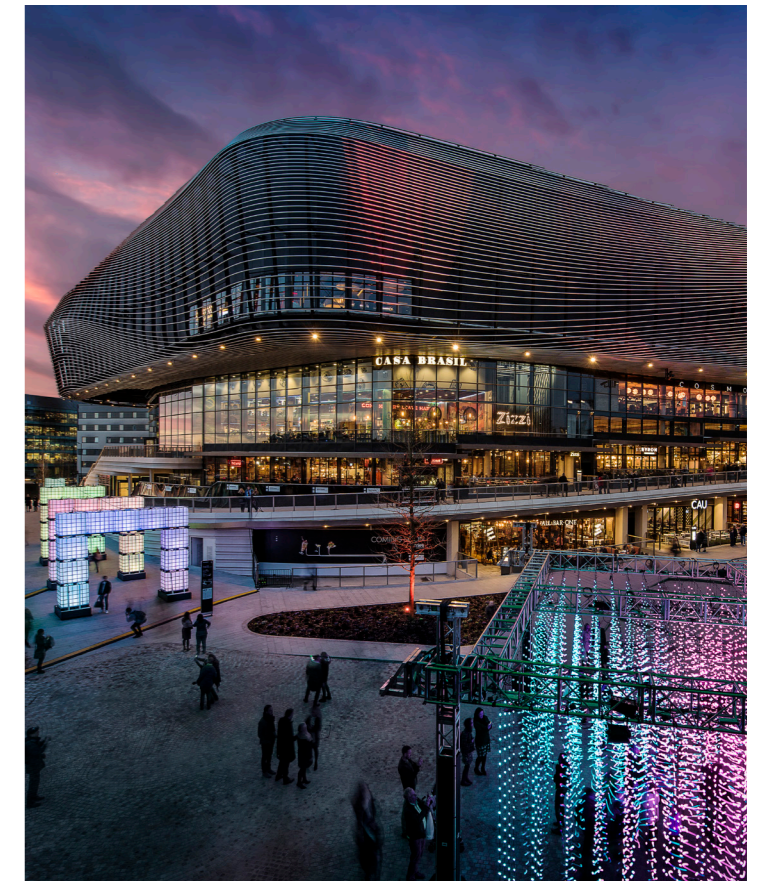

The Festival of Light on February 2018