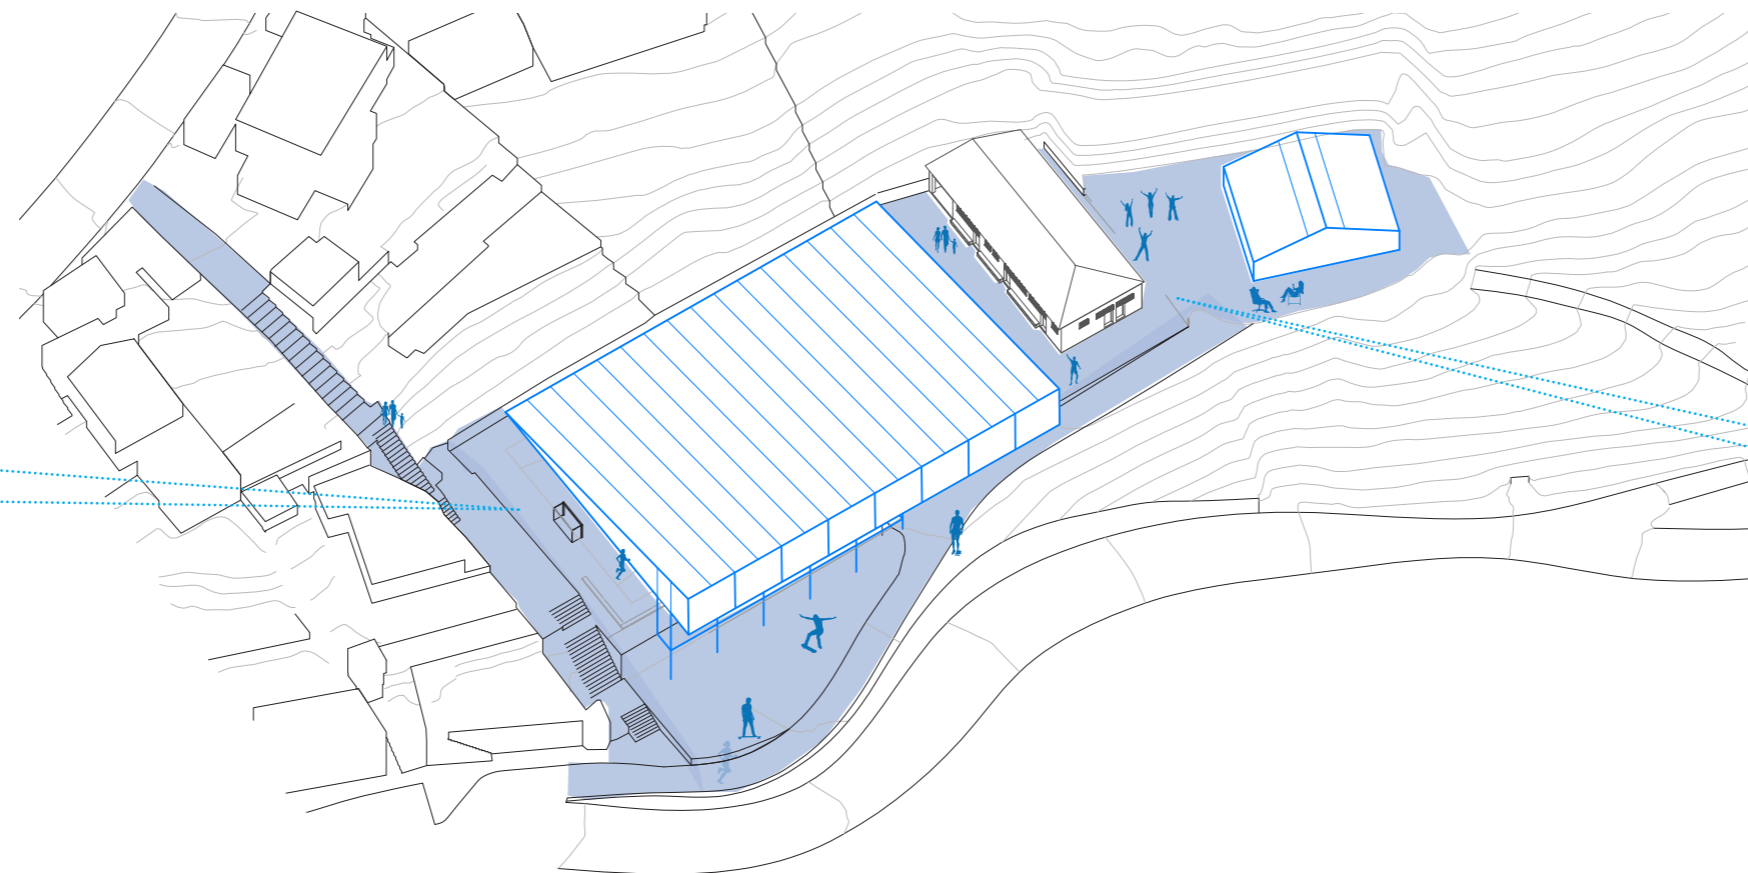

3_PERE GRAU AREA RE-ACTIVATION

PERE GRAU AREA_K130

arqbag, architecture cooperative

PERE GRAU AREA ACTIONS: ESPAI (E)CO & COVERAGE OF THE SPORTS COURT

The second action contemplates the **coverage of the sports court** with the aim of generating a **new polyvalent space** with a sportive character, but above all social and cultural, protected from the rain and protected from excessive sunshine in the summer.

This work, due to a very strong local reinvention, has generated many expectations in the neighbourhood and will allow the **reappropriation of the 'Espai Pere Grau' community**.

The implantation of the prototype (e)co, has allowed to **reconfigure the boundaries** of the area generating new facades and **giving a certain character of a square**, blurring the back condition that impregnated this space (previously used as parking lot).

THE NEW POLYVALENT SPACE

NEW OPORTUNITY

NEW SQUARE