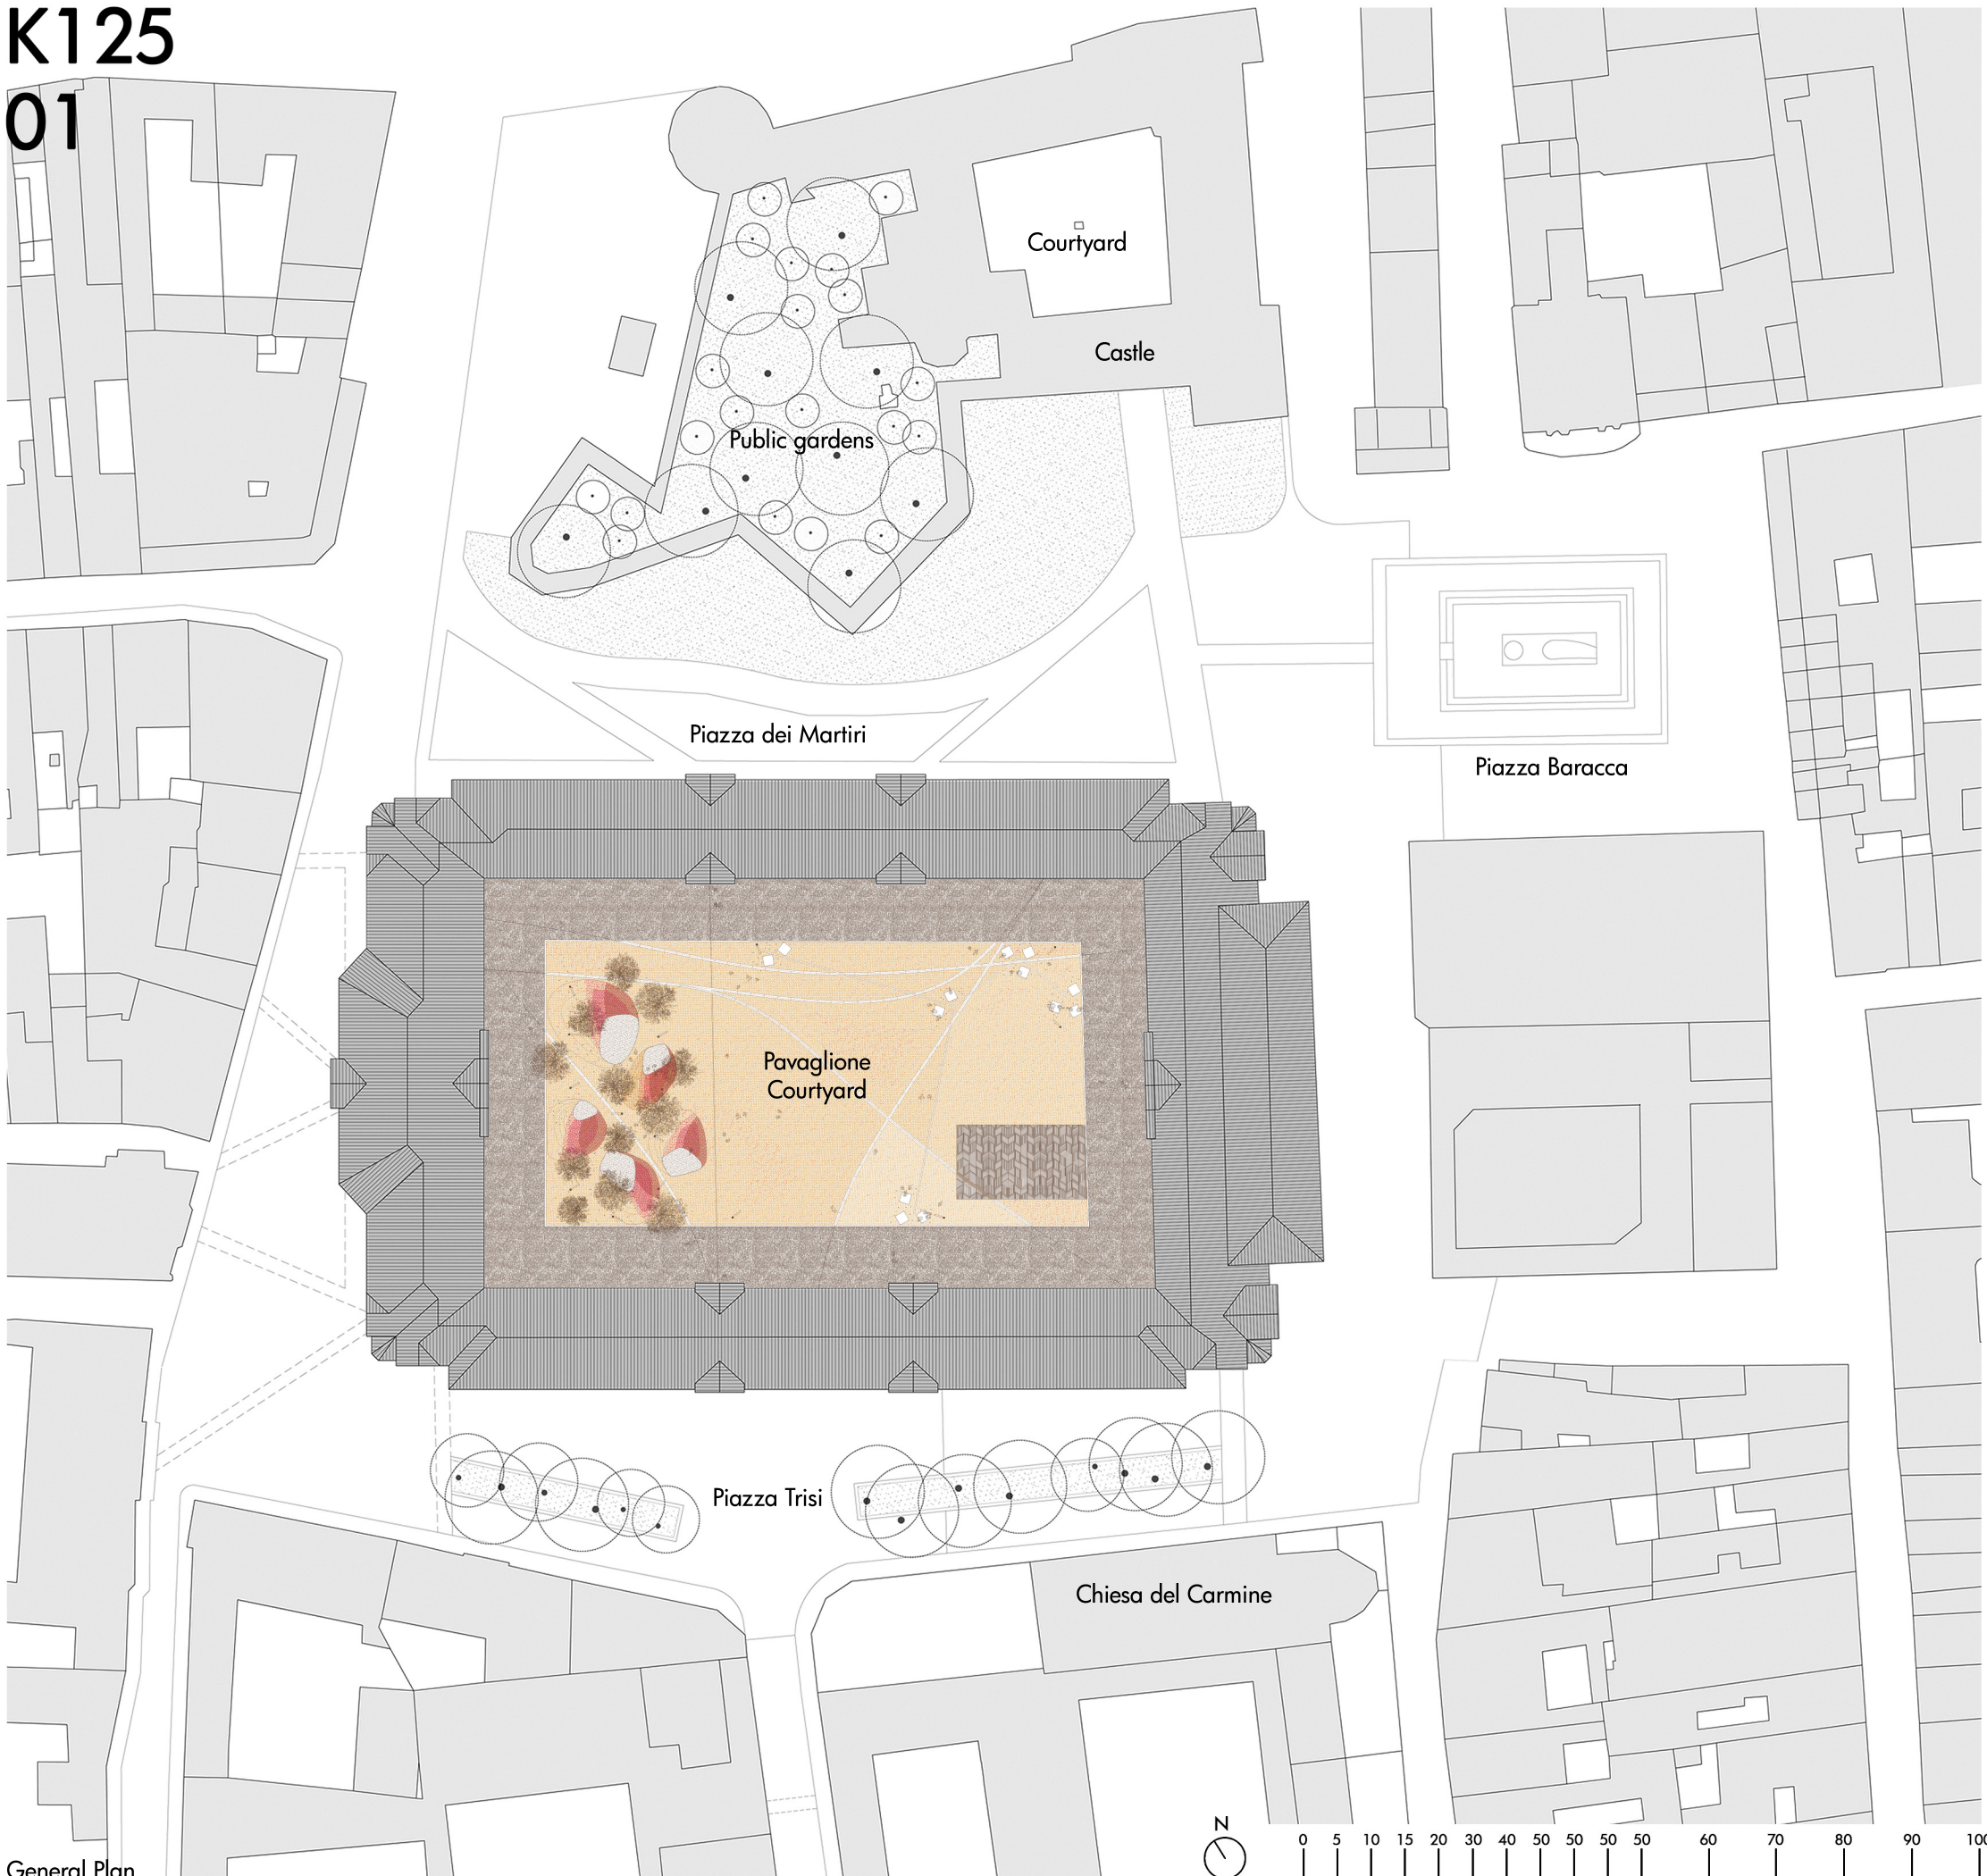

K125 01

General Plan

"Graffito"
Traces in corten steel

Lighting
Firefly effect

Soft seating areas
under the trees

Constellation
Squared benches

"Mineral plateau": central area

Photo credit © Matteo Zamagni

"Enchanted grove": west area

Photo credit © Matteo Zamagni

Courtesy of p'arc © Photo credit: Enrica Dall'Ara

Trees are removable in case of major happenings